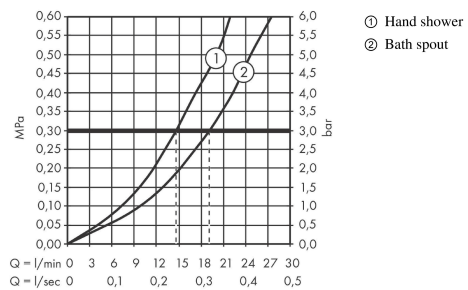

Finoris

Single lever bath mixer for exposed installation

Surfaces: **Matt White** Article Number: **76420700**

Description

product features

- 2 functions
- projection 194 mm
- connection type: s-shaped connections
- centre distance: 150 ± 12 mm
- spray type mixer: normal spray
- maximum flow rate at 3 bar: 19 l/min
- flow rate for bath spout at 3 bar: 19 l/min
- flow rate of hand shower at 3 bar: 14,7 l/min
- min. operating pressure: 1 bar
- max. operating pressure: 10 bar
- ceramic cartridge
- pressure diverter Select with automatic resetting
- intrinsically safe against backflow
- with silencer
- suitable for continuous flow water heaters
- connection dimension: DN15

Technology

Design awards

reddot winner 2021

Product image

Scale drawing

Finoris
Single lever bath mixer for exposed installation
 Surfaces: **Matt White** Article Number: **76420700**

Flowchart

Finoris
Single lever bath mixer for exposed installation
 Surfaces: **Matt White** Article Number: **76420700**