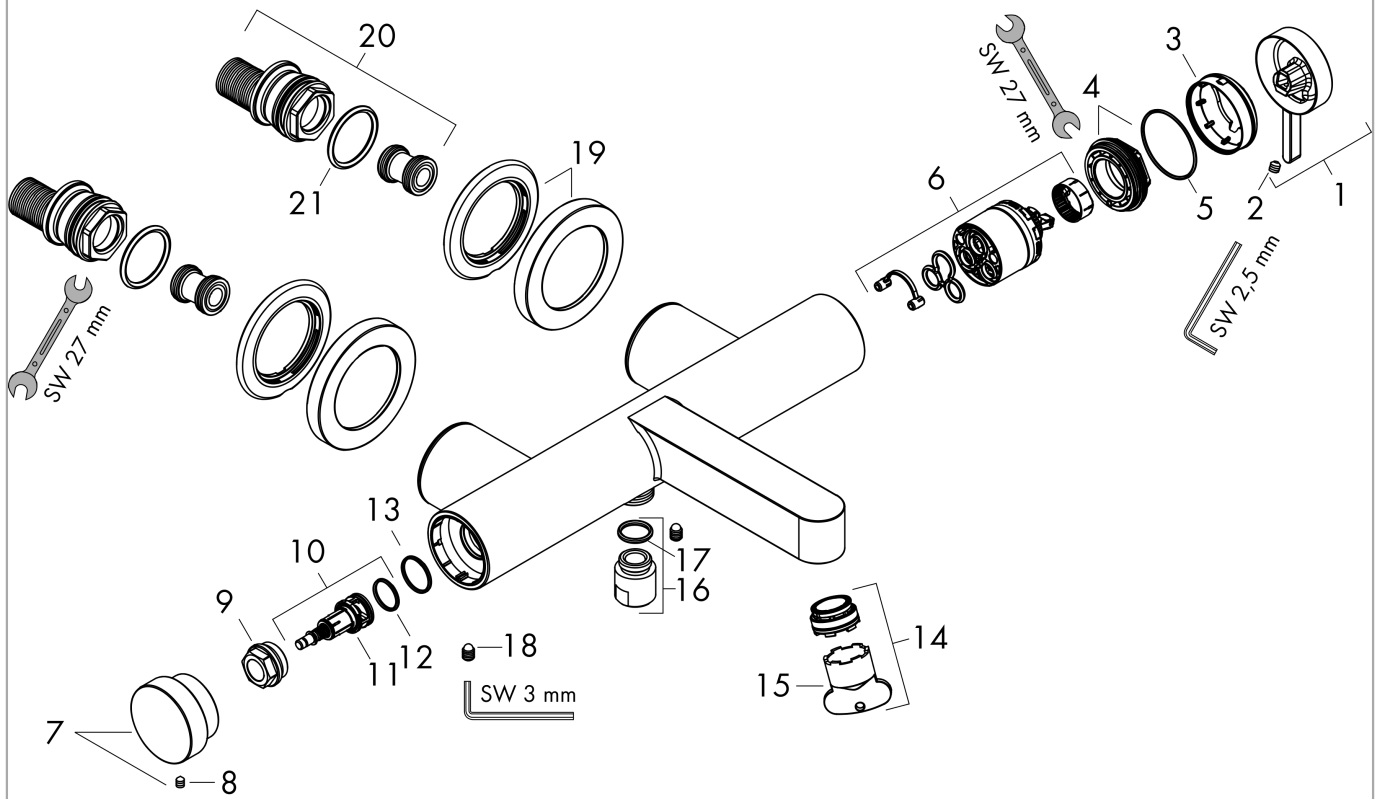

Finoris

Single lever bath mixer for exposed installation

Surfaces: **Matt White** Article Number: **76420700**

Description

product features

- 2 functions
- projection 194 mm
- connection type: s-shaped connections
- centre distance: 150 ± 12 mm
- spray type mixer: normal spray
- maximum flow rate at 3 bar: 19 l/min
- flow rate for bath spout at 3 bar: 19 l/min
- flow rate of hand shower at 3 bar: 14,7 l/min
- min. operating pressure: 1 bar
- max. operating pressure: 10 bar
- ceramic cartridge
- pressure diverter Select with automatic resetting
- intrinsically safe against backflow
- with silencer
- suitable for continuous flow water heaters
- connection dimension: DN15

Technology

Design awards

reddot winner 2021

Product image

Scale drawing

Finoris
Single lever bath mixer for exposed installation
 Surfaces: **Matt White** Article Number: **76420700**

Flowchart

Finoris
Single lever bath mixer for exposed installation
 Surfaces: **Matt White** Article Number: **76420700**

Exploded Drawing

Year of production: >06/21

Finoris**Single lever bath mixer for exposed installation**Surfaces: **Matt White** Article Number: **76420700****Spare part list**

Year of production: >06/21

Pos.	Description	Article Number	Price	PU
1	handle	94371700	-	1
2	hollow set screw M5x5	98446000	-	1
3	flange	94370700	-	1
4	nut	93995000	-	1
5	O-ring 35x1,5	92114000	-	1
6	cartridge, assy	93895000	-	1
7	pushbutton	94369700	-	1
8	hollow set screw M4x6	97767000	-	1
9	nut	94367000	-	1
10	selector assy	94368000	-	1
11	O-ring 12x1,5	98430000	-	1
12	O-ring 15x1,5	92118000	-	1
13	O-ring 17x1,5	98137000	-	1
14	aerator M24x1 (30 l/min)	98998000	-	1
15	special tool	95290000	-	1
16	connecting thread	95392000	-	1
17	O-ring 14x2	98129000	-	1
18	screw	94366000	-	1
19	escutcheon Ø 70 mm	94365700	-	1
20	set of S-unions	95772000	-	1
21	O-ring 29x3	98371000	-	1