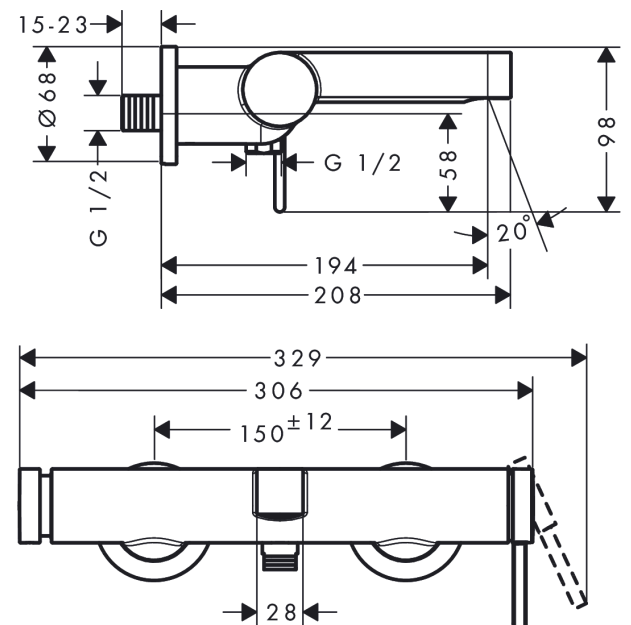

Finoris

Single lever bath mixer for exposed installation

Surfaces: **Matt White** Article Number: **76420700**

Description

product features

- 2 functions
- projection 194 mm
- connection type: s-shaped connections
- centre distance: 150 ± 12 mm
- spray type mixer: normal spray
- maximum flow rate at 3 bar: 19 l/min
- flow rate for bath spout at 3 bar: 19 l/min
- flow rate of hand shower at 3 bar: 14,7 l/min
- min. operating pressure: 1 bar
- max. operating pressure: 10 bar
- ceramic cartridge
- pressure diverter Select with automatic resetting
- intrinsically safe against backflow
- with silencer
- suitable for continuous flow water heaters
- connection dimension: DN15

Technology

Design awards

reddot winner 2021

Product image

Scale drawing

Finoris
Single lever bath mixer for exposed installation
 Surfaces: **Matt White** Article Number: **76420700**

Flowchart

Finoris
Single lever bath mixer for exposed installation
 Surfaces: **Matt White** Article Number: **76420700**

Exploded Drawing

Year of production: >06/21

Finoris**Single lever bath mixer for exposed installation**Surfaces: **Matt White** Article Number: **76420700****Spare part list**

Year of production: >06/21

Pos.	Description	Article Number	Price	PU
1	handle	94371700	-	1
2	hollow set screw M5x5	98446000	-	1
3	flange	94370700	-	1
4	nut	93995000	-	1
5	O-ring 35x1,5	92114000	-	1
6	cartridge, assy	93895000	-	1
7	pushbutton	94369700	-	1
8	hollow set screw M4x6	97767000	-	1
9	nut	94367000	-	1
10	selector assy	94368000	-	1
11	O-ring 12x1,5	98430000	-	1
12	O-ring 15x1,5	92118000	-	1
13	O-ring 17x1,5	98137000	-	1
14	aerator M24x1 (30 l/min)	98998000	-	1
15	special tool	95290000	-	1
16	connecting thread	95392000	-	1
17	O-ring 14x2	98129000	-	1
18	screw	94366000	-	1
19	escutcheon Ø 70 mm	94365700	-	1
20	set of S-unions	95772000	-	1
21	O-ring 29x3	98371000	-	1